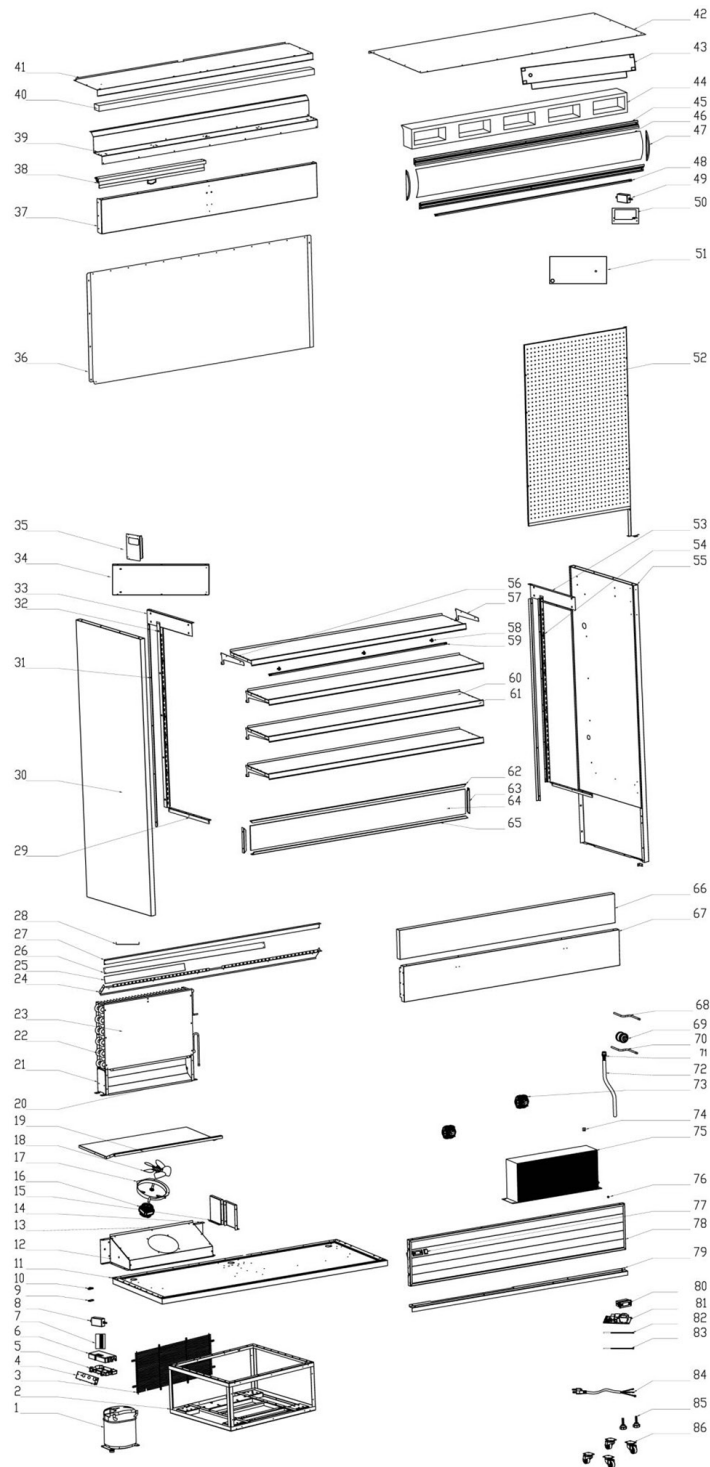

Parts Breakdown

Model RS-CN-0530-B 48265